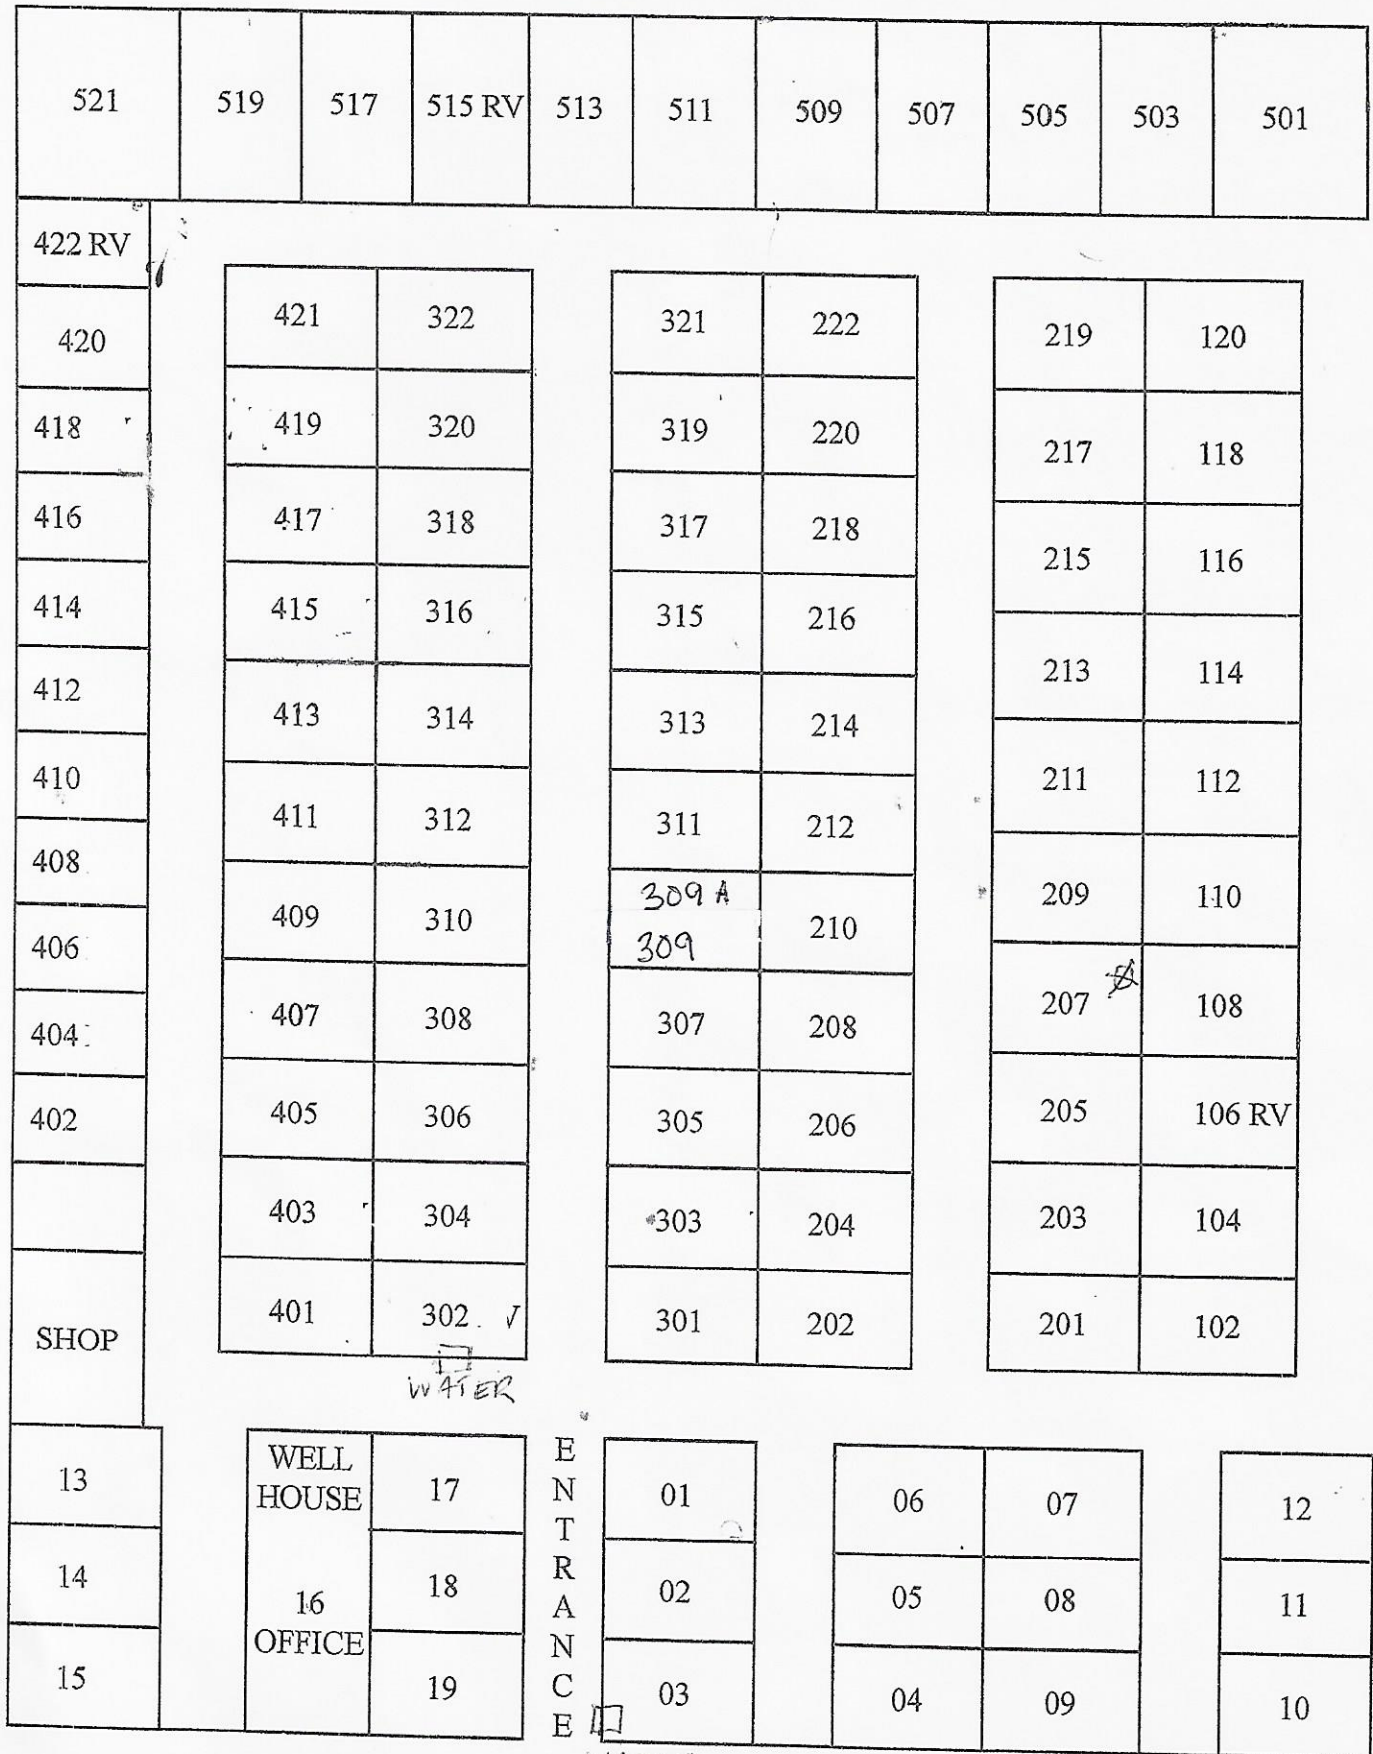

104 Homes

↑
S

ACRES ESTATES LOT PLAN
13401 NE 28th Street